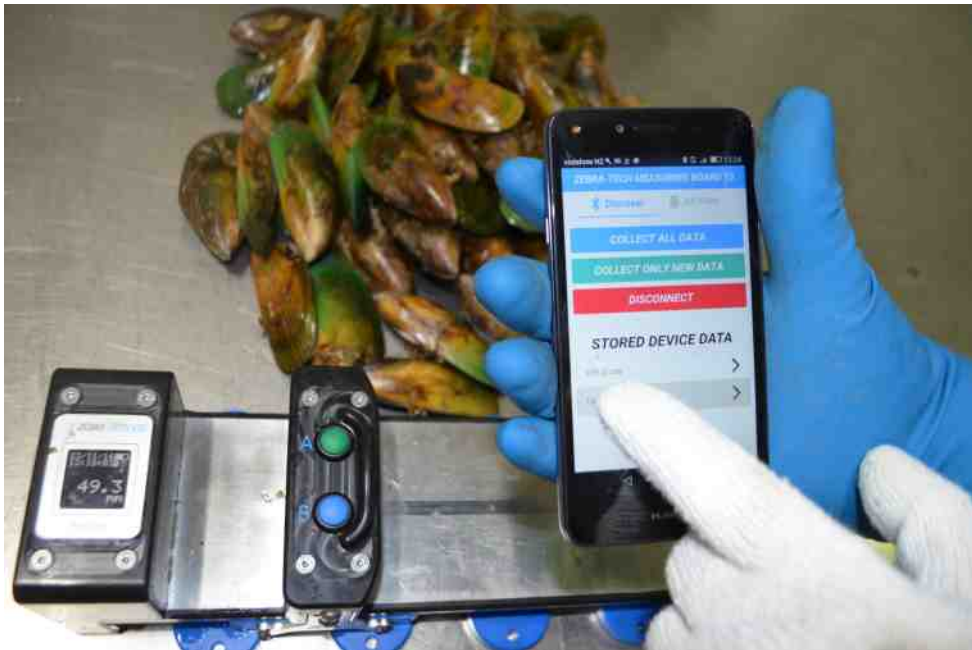

ZEBRA-TECH LTD

www.zebra-tech.co.nz

Instrumentation and equipment for
environmental monitoring and research

Digital Measuring Board - Zebra-Tech

- Rapid Sampling
- Wireless to IOS/android
- Wireless to Deck Logger
- Proven in the field
- Rugged construction
- Simple to use
- Digital display
- Long battery life
- Easy cleaning

Rugged, portable and splashproof - wash it down with a hose, use it where you need it.

Zebra-Tech's wireless Digital Measuring Board enables thousands of measurements to be recorded at button push without the errors common to using paper based recording.

A simple "slide and press" operation makes it easy to use. The Digital Measuring Board can be hosed down for cleaning. Data is stored on board and offloaded wirelessly using bluetooth to a smartphone app, a Zebra-Tech Deck Logger or Zebra-Tech wireless to serial interface cable.

Use the free Zebra-Tech App to offload data to your android or IOS smartphone or tablet.

Each record is date and time stamped, and offload is in the form of a .csv file suitable for immediate import into a spreadsheet or database.